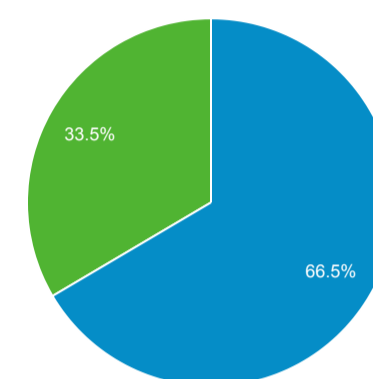

Audience Overview

1 Apr 2022 - 30 Apr 2022

All Users
100.00% Users

Overview

Users

8,675

New Users

6,868

Sessions

24,114

Number of Sessions per User

2.78

Page Views

175,500

Pages/Session

7.28

Avg. Session Duration

00:04:13

Bounce Rate

33.71%

■ New Visitor ■ Returning Visitor

Language

	Language	Users	% Users
1.	da-dk	5,741	65.70%
2.	da	1,183	13.54%
3.	en-us	426	4.88%
4.	en-gb	132	1.51%
5.	c	131	1.50%
6.	fi-fi	127	1.45%
7.	sv-se	117	1.34%
8.	pl-pl	101	1.16%
9.	nl-nl	87	1.00%
10.	nb-no	68	0.78%