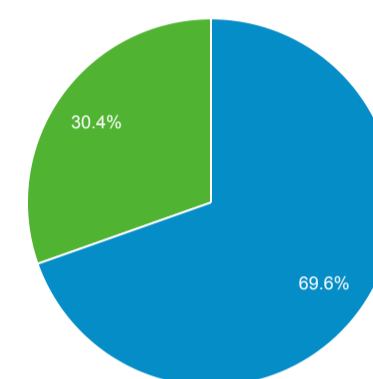

Audience Overview

1 May 2022 - 31 May 2022

All Users
100.00% Users

Overview

Users 10,268	New Users 8,388	Sessions 27,244	Number of Sessions per User 2.65
Page Views 197,215	Pages/Session 7.24	Avg. Session Duration 00:04:06	Bounce Rate 35.40%

■ New Visitor ■ Returning Visitor

Language	Users	% Users
1. da-dk	6,959	67.34%
2. da	1,328	12.85%
3. en-us	527	5.10%
4. en-gb	162	1.57%
5. c	161	1.56%
6. sv-se	124	1.20%
7. fi-fi	120	1.16%
8. pl-pl	113	1.09%
9. nl-nl	85	0.82%
10. nb-no	81	0.78%